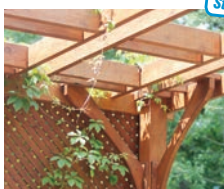

Stainless Steel Screws

Full protection against corrosion.

Stainless Steel

EDELSTAHL[®]
Rost
frei

MDF Screws

Secure fastening for all types of MDF boards.

Facade Screws

Perfect for timber tongue and groove panels.