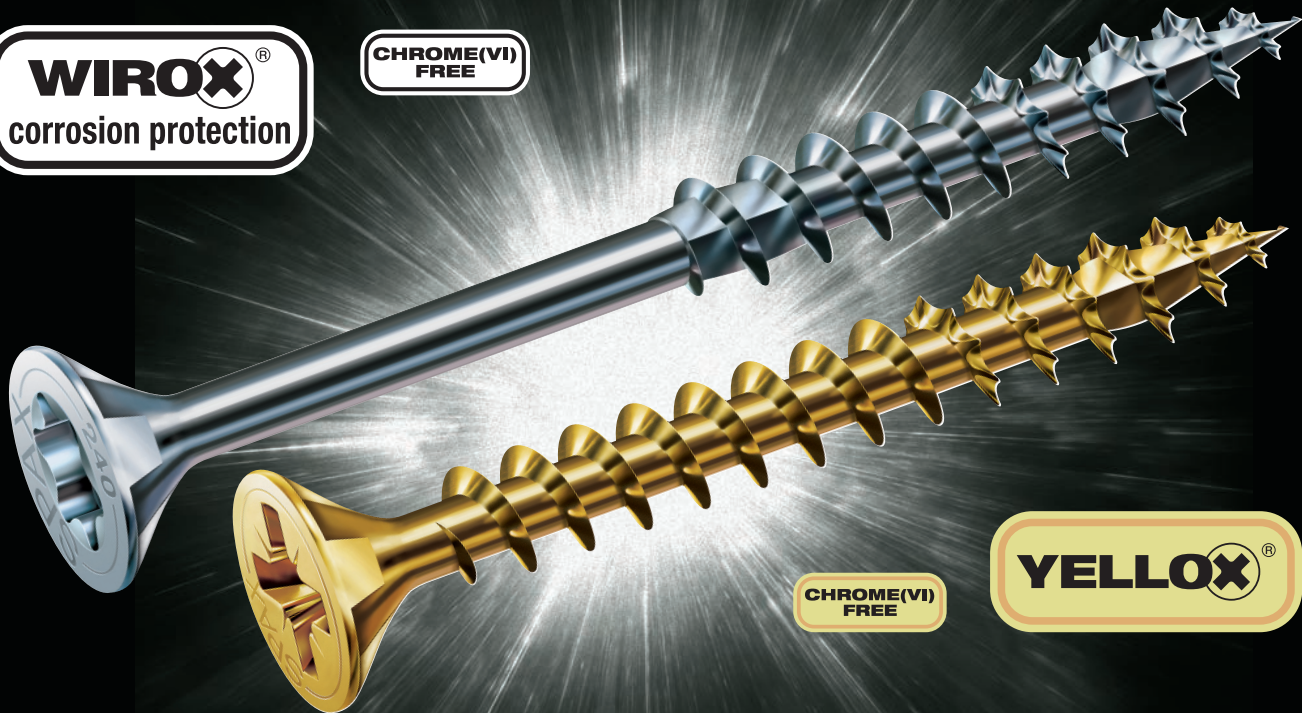

UNIVERSAL SCREWS FOR A PROFESSIONAL PERFORMANCE

SPAX[®]
Die Schraube

WIROX[®]
corrosion protection

CHROME(VI)
FREE

CHROME(VI)
FREE

YELLOX[®]

Construction Screws

The modern answer to the coach screw.

WIROX[®]
corrosion protection
Stainless Steel

Decking Screws

The ultimate decking screws.

WIROX[®]
corrosion protection
Stainless Steel

Flooring Screws

For all types of wooden flooring materials.

WIROX[®]
corrosion protection

Stainless Steel Screws

Full protection against corrosion.

Stainless Steel

EDELSTAHL[®]
Rost
frei

MDF Screws

Secure fastening for all types of MDF boards.

Facade Screws

Perfect for timber tongue and groove panels.