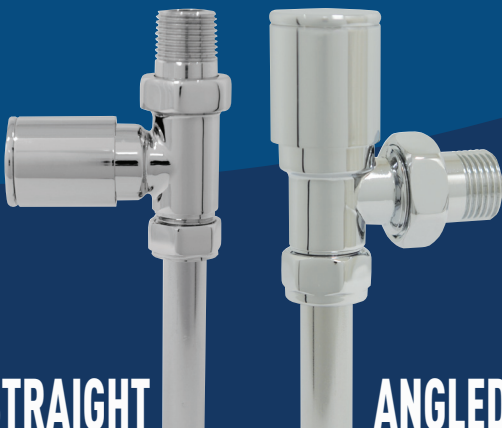

**Building
Supplies**

**BUY ANY VOGUE UK
TOWEL RAIL AND GET
THE VL003 STRAIGHT OR
ANGLED CHROME VALVES**

STRAIGHT

ANGLED

VL003

FREE